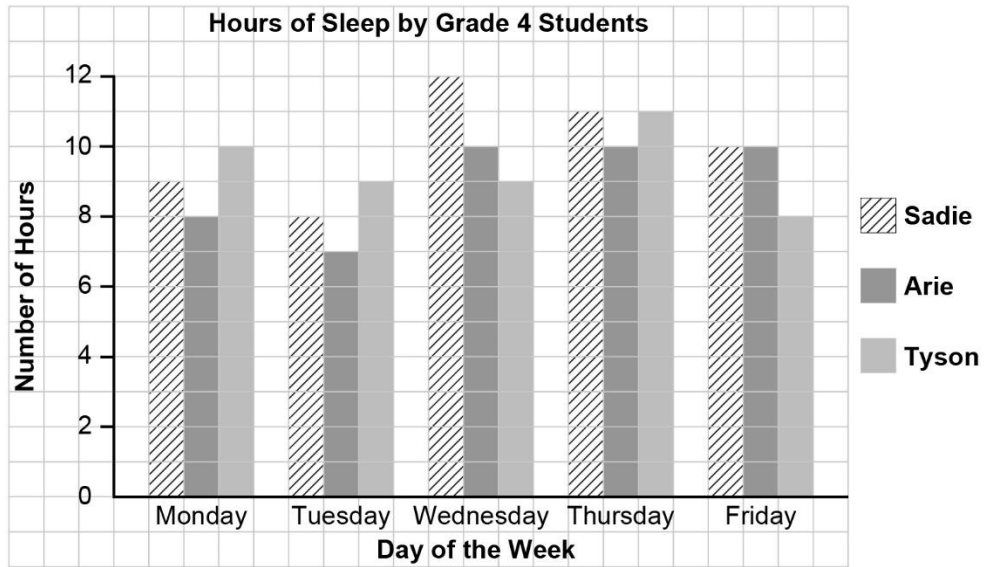

# How Many Hours of Sleep? Your Class

Mode:

Mean:

Median: