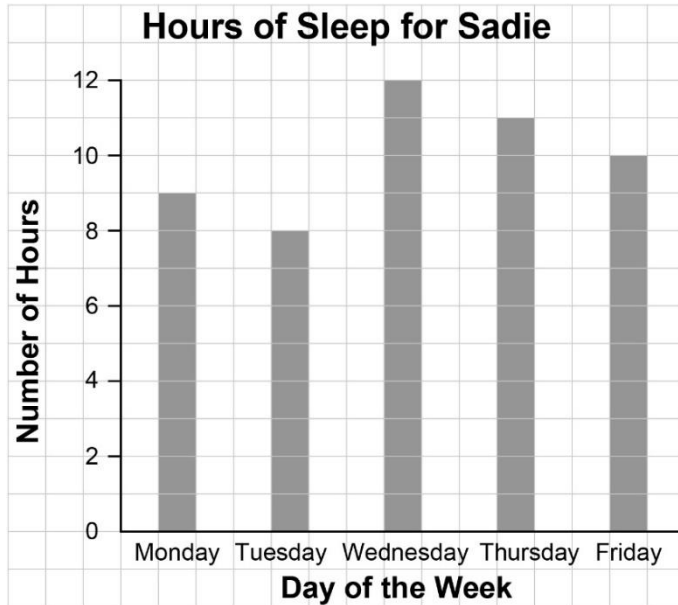

How Many Hours of Sleep? (cont'd)

Mode:

Mean:

Median: