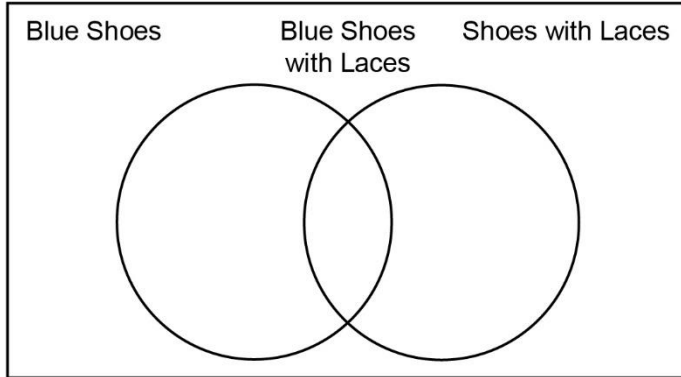

Master 6

Before Sample Answers

Venn Diagram

Carroll Diagram

Our Shoes	Type of Fastener	
	Laces	No Laces
Blue		
Not Blue		

Two-Way Table

Our Shoes	Type of Fastener		
	Laces	Velcro	Buckle
Blue			
Black			
Brown			
2 or more colours			